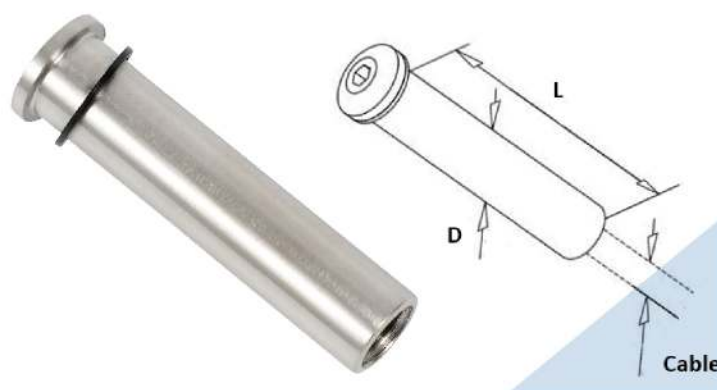

Stainless Steel Streamline Receiver

L (inch)	1.56"	1.8"	2.03"	2.4"	2.53"	2.756"	3.03"
Stock No.	CU110840	CU110846	CU110852	CU110861	CU110864	CU110870	CU110877
D(mm)	0.406"	0.406"	0.406"	0.406"	0.406"	0.406"	0.406"