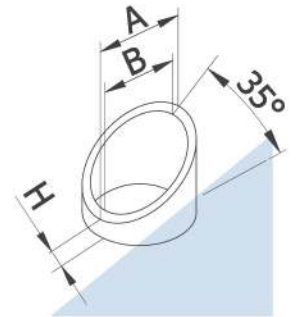

Swageless Cable Fittings

Angle Washer

Stock No.	A	B	H	Angle
C8231135	0.531"	0.445"	0.1"	35°