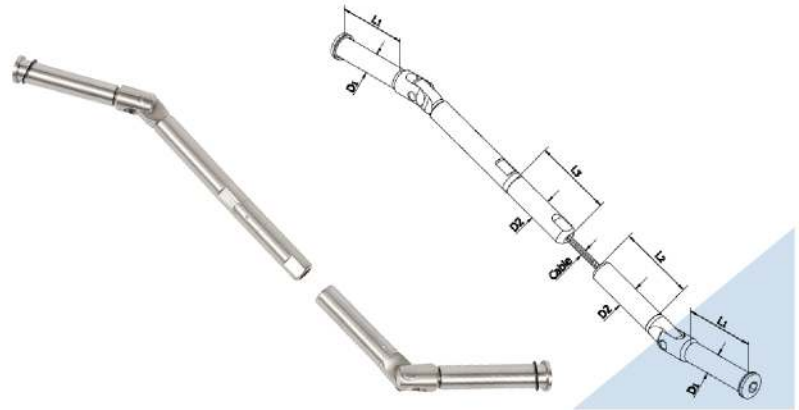

Swageless Cable System

Easy & Fast Installation

Terminal Kit For SS Deck Railing

| Stock No. | Cable Dia. | D1(mm) | L1 | L2 |
|-----------|------------|--------|-------|-------|
| CU711325 | 1/8" | φ11 | 2.03" | 2.03" |
| CU711326 | 1/8" | φ11 | 1.56" | 1.56" |
| CU711425 | 5/32" | φ11 | 2.03" | 2.03" |
| CU711426 | 5/32" | φ11 | 1.56" | 1.56" |
| CU711525 | 3/16" | φ11 | 2.03" | 2.03" |
| CU711526 | 3/16" | φ11 | 1.56" | 1.56" |

*Customized lengths available

*To order with swage stud

Swageless Terminal Kit For Wood Deck Railing

| Stock No. | Cable Dia. | D1(mm) | L1 | L2 | T |
|-----------|------------|--------|-------|-------|-----|
| CW723325 | 1/8" | φ11 | 1.56" | 1.56" | ST8 |
| CW723425 | 5/32" | φ11 | 1.56" | 1.56" | ST8 |
| CW723525 | 3/16" | φ11 | 1.56" | 1.56" | ST8 |

Swivel Swageless Terminal Kit For SS Stair Railing

| Stock No. | Cable Dia. | D1(mm) | L1 | L2 | L3 |
|-----------|------------|--------|-------|-------|-------|
| CU731325 | 1/8" | φ11 | 2.03" | 1.56" | 1.56" |
| CU731326 | 1/8" | φ11 | 1.56" | 1.56" | 1.56" |
| CU731425 | 5/32" | φ11 | 2.03" | 1.56" | 1.56" |
| CU731426 | 5/32" | φ11 | 1.56" | 1.56" | 1.56" |
| CU731525 | 3/16" | φ11 | 2.03" | 1.56" | 1.56" |
| CU731526 | 3/16" | φ11 | 1.56" | 1.56" | 1.56" |

*Customized lengths available

*To order with swage stud

Swageless Pull Lock PVD Black

| L (inch) | 1.56" | 1.8" | 2.03" | 2.4" | 2.53" | 2.756" | 3.03" |
|-----------------------|-------------|-------------|-------------|-------------|-------------|-------------|-------------|
| 1/8" Cable Stock No. | CU251340-GB | CU251346-GB | CU251352-GB | CU251361-GB | CU251364-GB | CU251370-GB | CU251377-GB |
| 5/32" Cable Stock No. | CU251440-GB | CU251446-GB | CU251452-GB | CU251461-GB | CU251464-GB | CU251470-GB | CU251477-GB |
| 3/16" Cable Stock No. | CU251540-GB | CU251546-GB | CU251552-GB | CU251561-GB | CU251564-GB | CU251570-GB | CU251577-GB |
| D(mm) | φ11 | φ11 | φ11 | φ11 | φ11 | φ11 | φ11 |