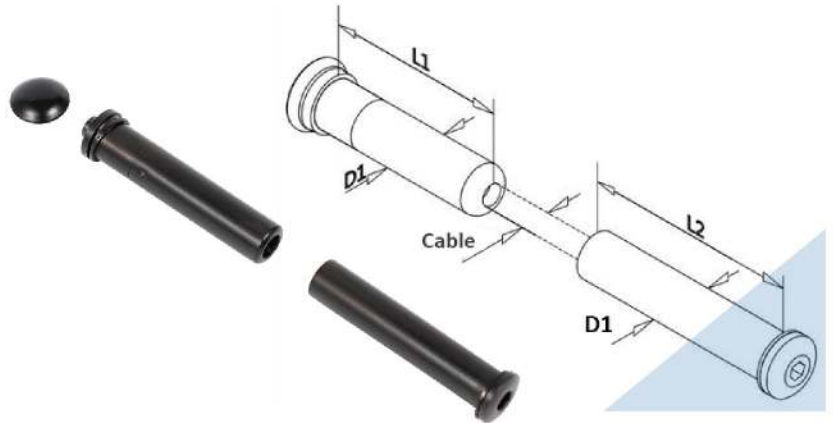

Swivel Swageless Terminal Kit For SS Stair Railing

| Stock No. | Cable Dia. | D1(mm) | L1 | L2 | L3 |
|-----------|------------|--------|-------|-------|-------|
| CU731325 | 1/8" | φ11 | 2.03" | 1.56" | 1.56" |
| CU731326 | 1/8" | φ11 | 1.56" | 1.56" | 1.56" |
| CU731425 | 5/32" | φ11 | 2.03" | 1.56" | 1.56" |
| CU731426 | 5/32" | φ11 | 1.56" | 1.56" | 1.56" |
| CU731525 | 3/16" | φ11 | 2.03" | 1.56" | 1.56" |
| CU731526 | 3/16" | φ11 | 1.56" | 1.56" | 1.56" |

*L3 Customized lengths available

Swivel Swageless Terminal Kit For Wood Stair Railing

| Stock No. | Cable Dia. | D1(mm) | L1 | L2 | T |
|-----------|------------|--------|-------|-------|-----|
| CW743325 | 1/8" | φ11 | 1.56" | 1.56" | ST8 |
| CW743425 | 5/32" | φ11 | 1.56" | 1.56" | ST8 |
| CW743525 | 3/16" | φ11 | 1.56" | 1.56" | ST8 |

Swageless Cable System Black Finish

Easy & Fast Installation

Swageless Terminal Kit For SS Deck Railing PVD Black

| Stock No. | Cable Dia. | D1(mm) | L1 | L2 |
|-----------|------------|--------|-------|-------|
| CU711325 | 1/8" | φ11 | 2.03" | 2.03" |
| CU711326 | 1/8" | φ11 | 1.56" | 1.56" |
| CU711425 | 5/32" | φ11 | 2.03" | 2.03" |
| CU711426 | 5/32" | φ11 | 1.56" | 1.56" |
| CU711525 | 3/16" | φ11 | 2.03" | 2.03" |
| CU711526 | 3/16" | φ11 | 1.56" | 1.56" |

*Customized lengths available

*To order with swage stud

Swageless Pull Lock PVD Black

| L (inch) | 1.56" | 1.8" | 2.03" | 2.4" | 2.53" | 2.756" | 3.03" |
|-----------------------|-------------|-------------|-------------|-------------|-------------|-------------|-------------|
| 1/8" Cable Stock No. | CU251340-GB | CU251346-GB | CU251352-GB | CU251361-GB | CU251364-GB | CU251370-GB | CU251377-GB |
| 5/32" Cable Stock No. | CU251440-GB | CU251446-GB | CU251452-GB | CU251461-GB | CU251464-GB | CU251470-GB | CU251477-GB |
| 3/16" Cable Stock No. | CU251540-GB | CU251546-GB | CU251552-GB | CU251561-GB | CU251564-GB | CU251570-GB | CU251577-GB |
| D(mm) | φ11 | φ11 | φ11 | φ11 | φ11 | φ11 | φ11 |