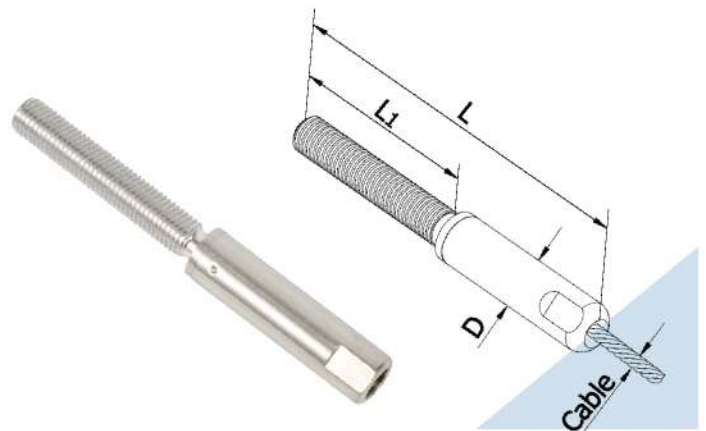

Easy & Fast Installation

Swageless Pull Lock

| L (inch) | 1.56" | 1.8" | 2.03" | 2.4" | 2.53" | 2.756" | 3.03" |
|-----------------------|----------|----------|----------|----------|----------|----------|----------|
| 1/8" Cable Stock No. | CU251340 | CU251346 | CU251352 | CU251361 | CU251364 | CU251370 | CU251377 |
| 5/32" Cable Stock No. | CU251440 | CU251446 | CU251452 | CU251461 | CU251464 | CU251470 | CU251477 |
| 3/16" Cable Stock No. | CU251540 | CU251546 | CU251552 | CU251561 | CU251564 | CU251570 | CU251577 |

Stainless Steel Streamline Receiver

| L (inch) | 1.56" | 1.8" | 2.03" | 2.4" | 2.53" | 2.756" | 3.03" |
|-----------|----------|----------|----------|----------|----------|----------|----------|
| Stock No. | CU110840 | CU110846 | CU110852 | CU110861 | CU110864 | CU110870 | CU110877 |
| D(mm) | 0.406" | 0.406" | 0.406" | 0.406" | 0.406" | 0.406" | 0.406" |

To order separately

**Moly-coated
Swage Stud**

| Stock No. | Cable Dia. |
|--------------|------------|
| CU161300(Mo) | 1/8" |
| CU161400(Mo) | 5/32" |
| CU161500(Mo) | 3/16" |

*Swage required

**Swageless
Terminal**