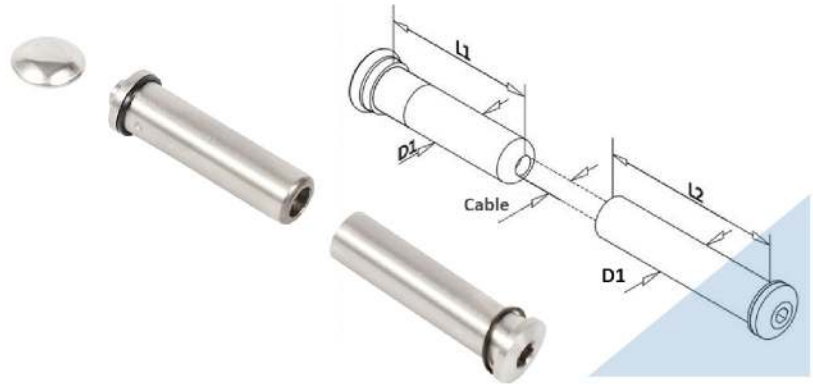

Swageless Cable System

Easy & Fast Installation

Terminal Kit For SS Deck Railing

| Stock No. | Cable Dia. | D1(mm) | L1 | L2 |
|-----------|------------|--------|-------|-------|
| CU711325 | 1/8" | φ11 | 2.03" | 2.03" |
| CU711326 | 1/8" | φ11 | 1.56" | 1.56" |
| CU711425 | 5/32" | φ11 | 2.03" | 2.03" |
| CU711426 | 5/32" | φ11 | 1.56" | 1.56" |
| CU711525 | 3/16" | φ11 | 2.03" | 2.03" |
| CU711526 | 3/16" | φ11 | 1.56" | 1.56" |

*Customized lengths available

*To order with swage stud

Swageless Terminal Kit For Wood Deck Railing

| Stock No. | Cable Dia. | D1(mm) | L1 | L2 | T |
|-----------|------------|--------|-------|-------|-----|
| CW723325 | 1/8" | φ11 | 1.56" | 1.56" | ST8 |
| CW723425 | 5/32" | φ11 | 1.56" | 1.56" | ST8 |
| CW723525 | 3/16" | φ11 | 1.56" | 1.56" | ST8 |

Swivel Swageless Terminal Kit For SS Stair Railing

| Stock No. | Cable Dia. | D1(mm) | L1 | L2 | L3 |
|-----------|------------|--------|-------|-------|-------|
| CU731325 | 1/8" | φ11 | 2.03" | 1.56" | 1.56" |
| CU731326 | 1/8" | φ11 | 1.56" | 1.56" | 1.56" |
| CU731425 | 5/32" | φ11 | 2.03" | 1.56" | 1.56" |
| CU731426 | 5/32" | φ11 | 1.56" | 1.56" | 1.56" |
| CU731525 | 3/16" | φ11 | 2.03" | 1.56" | 1.56" |
| CU731526 | 3/16" | φ11 | 1.56" | 1.56" | 1.56" |

Stainless Steel Streamline Receiver PVD Black

| L (inch) | 1.56" | 1.8" | 2.03" | 2.4" | 2.53" | 2.756" | 3.03" |
|-----------|-------------|-------------|-------------|-------------|-------------|-------------|-------------|
| Stock No. | CU110840-GB | CU110846-GB | CU110852-GB | CU110861-GB | CU110864-GB | CU110870-GB | CU110877-GB |
| D(mm) | φ10.5 | φ10.5 | φ10.5 | φ10.5 | φ10.5 | φ10.5 | φ10.5 |