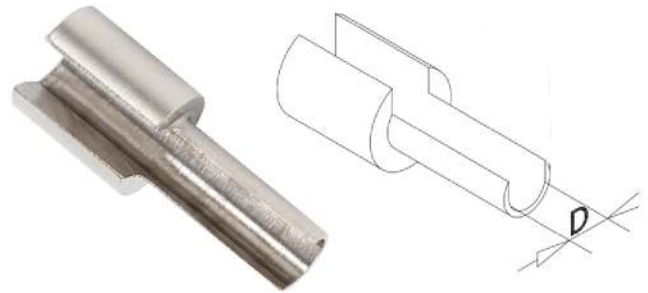

Swivel swageless Cable Railing Kit

| Stock No. | Cable Dia. | D1(mm) | L1 | L2 | T |
|-----------|------------|--------|-------|-------|--------------|
| CU733325 | 1/8" | φ11 | 1.56" | 1.56" | 5/16"-24 UNF |
| CU733425 | 5/32" | φ11 | 1.56" | 1.56" | 5/16"-24 UNF |
| CU733525 | 3/16" | φ11 | 1.56" | 1.56" | 5/16"-24 UNF |

Swageless Cable Fittings

Angle Washer

| Stock No. | A | B | H | Angle |
|-----------|--------|--------|------|-------|
| C8231135 | 0.531" | 0.445" | 0.1" | 35° |

Angle Washer for Round Posts

| Stock No. | A | B | Angle |
|------------|--------|--------|-------|
| C854114835 | 0.531" | 0.445" | 35° |

Protector Sleeve

| Stock No. | A | B | C | D(mm) |
|-----------|-------|------|-------|-------|
| C60803 | 1/8" | 1/4" | 0.75" | φ12.6 |
| C60805 | 3/16" | 1/4" | 0.75" | φ12.6 |

Release Key

| Stock No. | Suit Cable |
|-----------|-------------|
| CU19903 | 1/8"; 5/32" |