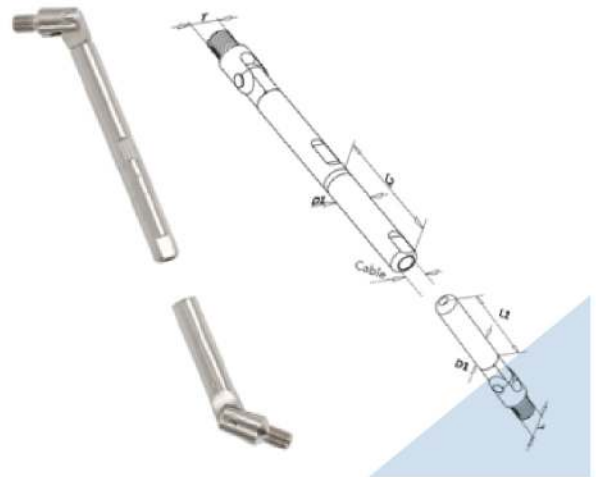

Swivel swageless Cable Railing Kit

Stock No.	Cable Dia.	D1(mm)	L1	L2	T
CU733325	1/8"	φ11	1.56"	1.56"	5/16"-24 UNF
CU733425	5/32"	φ11	1.56"	1.56"	5/16"-24 UNF
CU733525	3/16"	φ11	1.56"	1.56"	5/16"-24 UNF