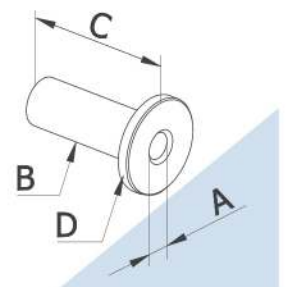

Protector Sleeve

Stock No.	A	B	C	D(mm)
C60803	1/8"	1/4"	0.75"	φ12.6
C60805	3/16"	1/4"	0.75"	φ12.6