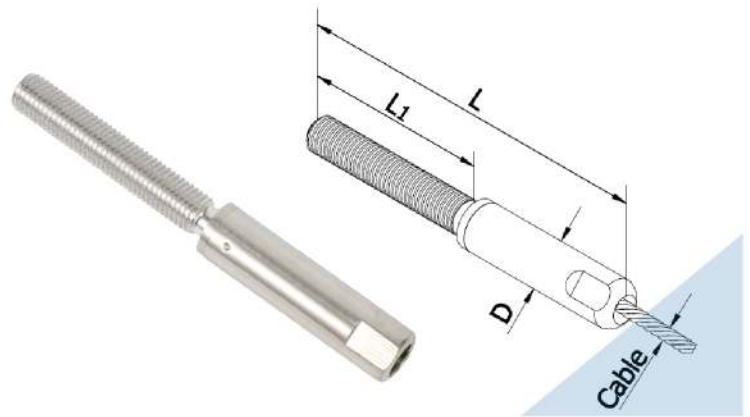

Swageless Cable Fittings

Swageless Terminal Shorter Threads

Stock No.	Cable Dia.	D(mm)	L	L1	T
CU210326	1/8"	φ11	2.835"	1.181"	5/16"-24 UNF
CU210426	5/32"	φ11	2.835"	1.181"	5/16"-24 UNF
CU210526	3/16"	φ11	2.835"	1.181"	5/16"-24 UNF