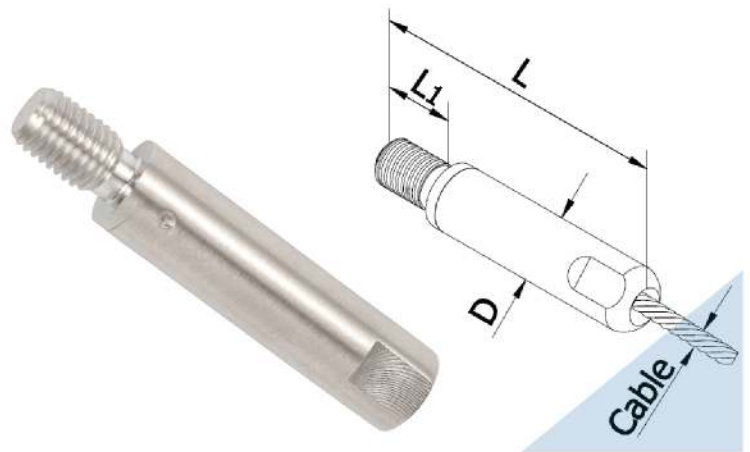

Swageless Terminal Minimum Threads

Stock No.	Cable Dia.	D(mm)	L	L1	T
CU210325	1/8"	φ11	2.146"	0.512"	5/16"-24 UNF
CU210425	5/32"	φ11	2.146"	0.512"	5/16"-24 UNF
CU210525	3/16"	φ11	2.146"	0.512"	5/16"-24 UNF