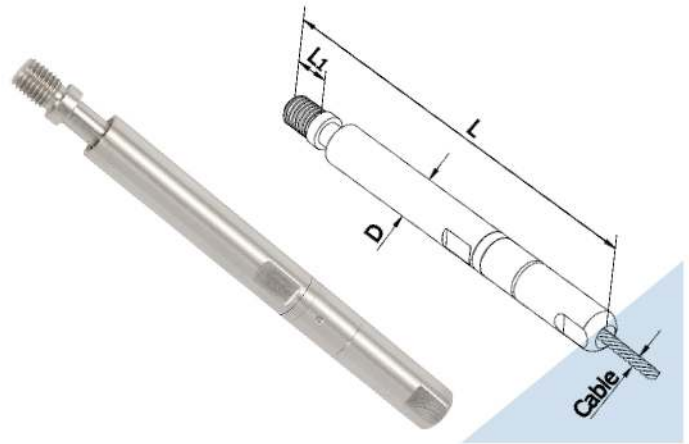

Swageless Tensioner

Stock No.	Cable Dia.	D(mm)	L	L1	T
CU230325	1/8"	φ11	4.53"	0.394"	5/16"-24 UNF
CU230425	5/32"	φ11	4.53"	0.394"	5/16"-24 UNF
CU230525	3/16"	φ11	4.53"	0.394"	5/16"-24 UNF